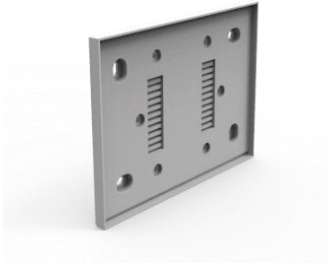

I-SIGN ECO FIX

FIXATION MURALE

product code	description	units	packaging	prix
IFE-150150-W-X	150x150mm	1	40 pcs	€ 8.70
IFE-150300-W-X	150x300mm	1	20 pcs	€ 12.70
IFE-105148-W-X	105x148mm (DINA6)	1	80 pcs	€ 7.80
IFE-210148-W-X	210x148mm (DINA5)	1	40 pcs	€ 10.70
IFE-210297-W-X	210x297mm (DINA4)	1	20 pcs	€ 15.70
IFE-420297-W-X	420x297mm (DINA3)	1	10 pcs	€ 24.50

X=colour code: B: **PACKAGING :**

Black G: Grey

(Other colours available on request.)

BOX1: 313mm x 311mm x 101mm (l x w x h) including 150x150mm or 150x300mm.

BOX2: 442mm x 309mm x 131mm (l x w x h) including DINA6, DINA5, DINA4 or DINA3.